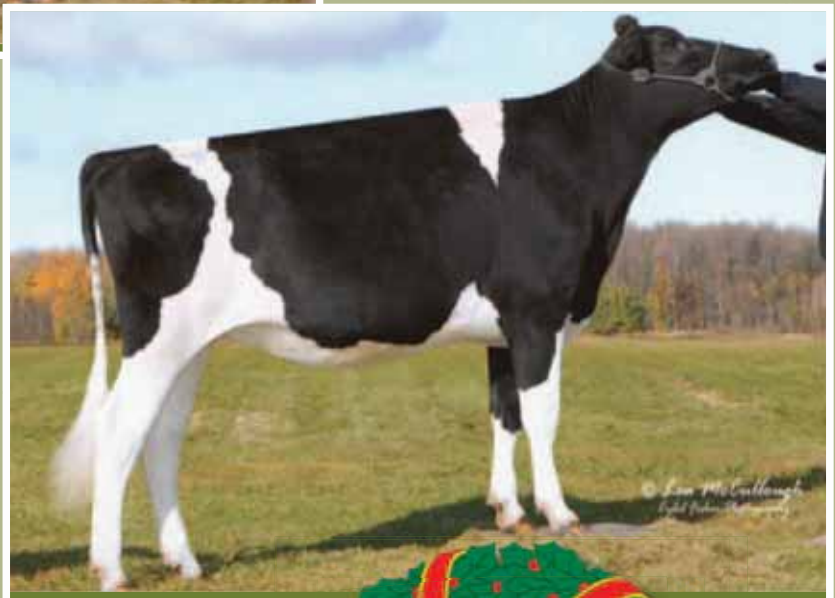

La-Foster Autumn Haze-ET

A Durham out of an EX-93 EEEEE
Mark Cinder

*These are the kind
of cows you can breed
a good one from!*

Happy Holidays!

KENN MUELLER

41775 State Hwy 18
Arlington, Minnesota, 56307
Barn: (507) 964-5706
Cell: (612) 987-7459
Cody Haefs, Herdsman